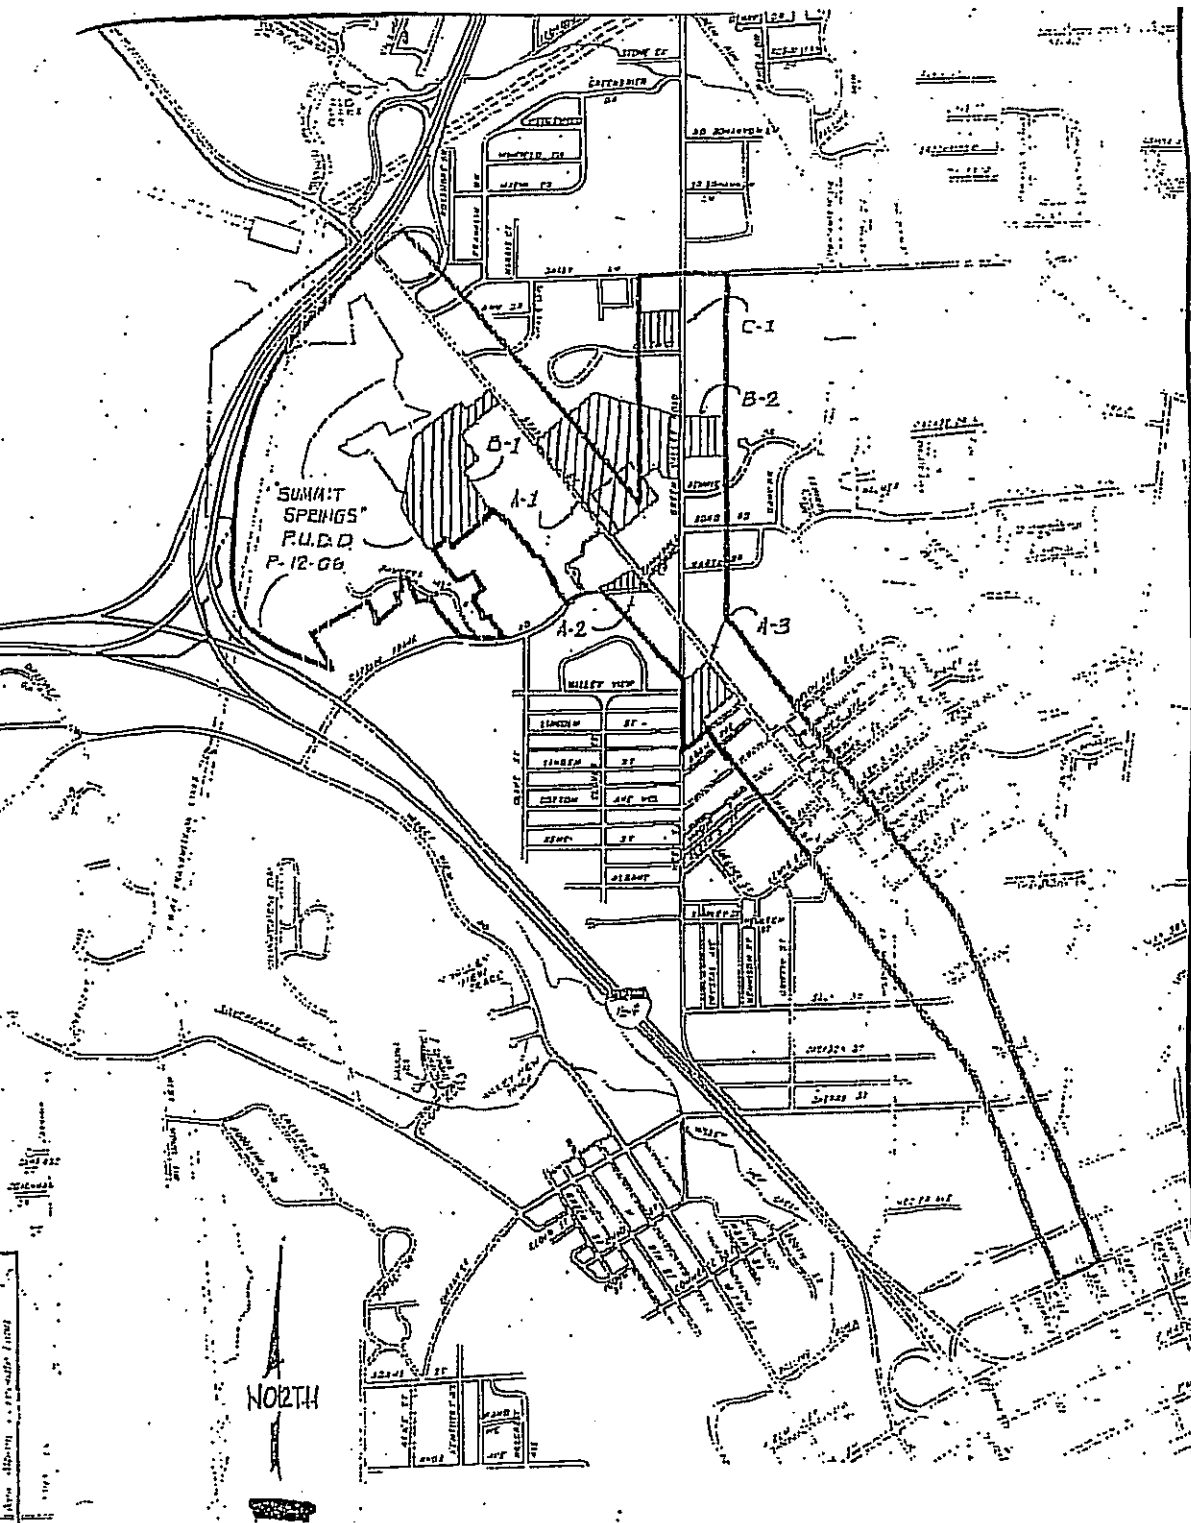

State St./Green Valley Rd./West St. Vicinity TIF

MAP LEGEND

- A-1 STATE STREET PLAZA
- A-2 MCDONALD'S RESTAURANT
- A-3 PROFESSIONAL ARTS BUILDING
- B-1 HOME DEPOT
- B-2 CANCER CENTER
- C-1 DR. NASSIM PROPERTY
- PUDD PLANNED UNIT DEVELOPMENT DISTRICT, DOCKET P-12-06
"SUMMIT SPRINGS" BY PAT AND PAM KELLEY