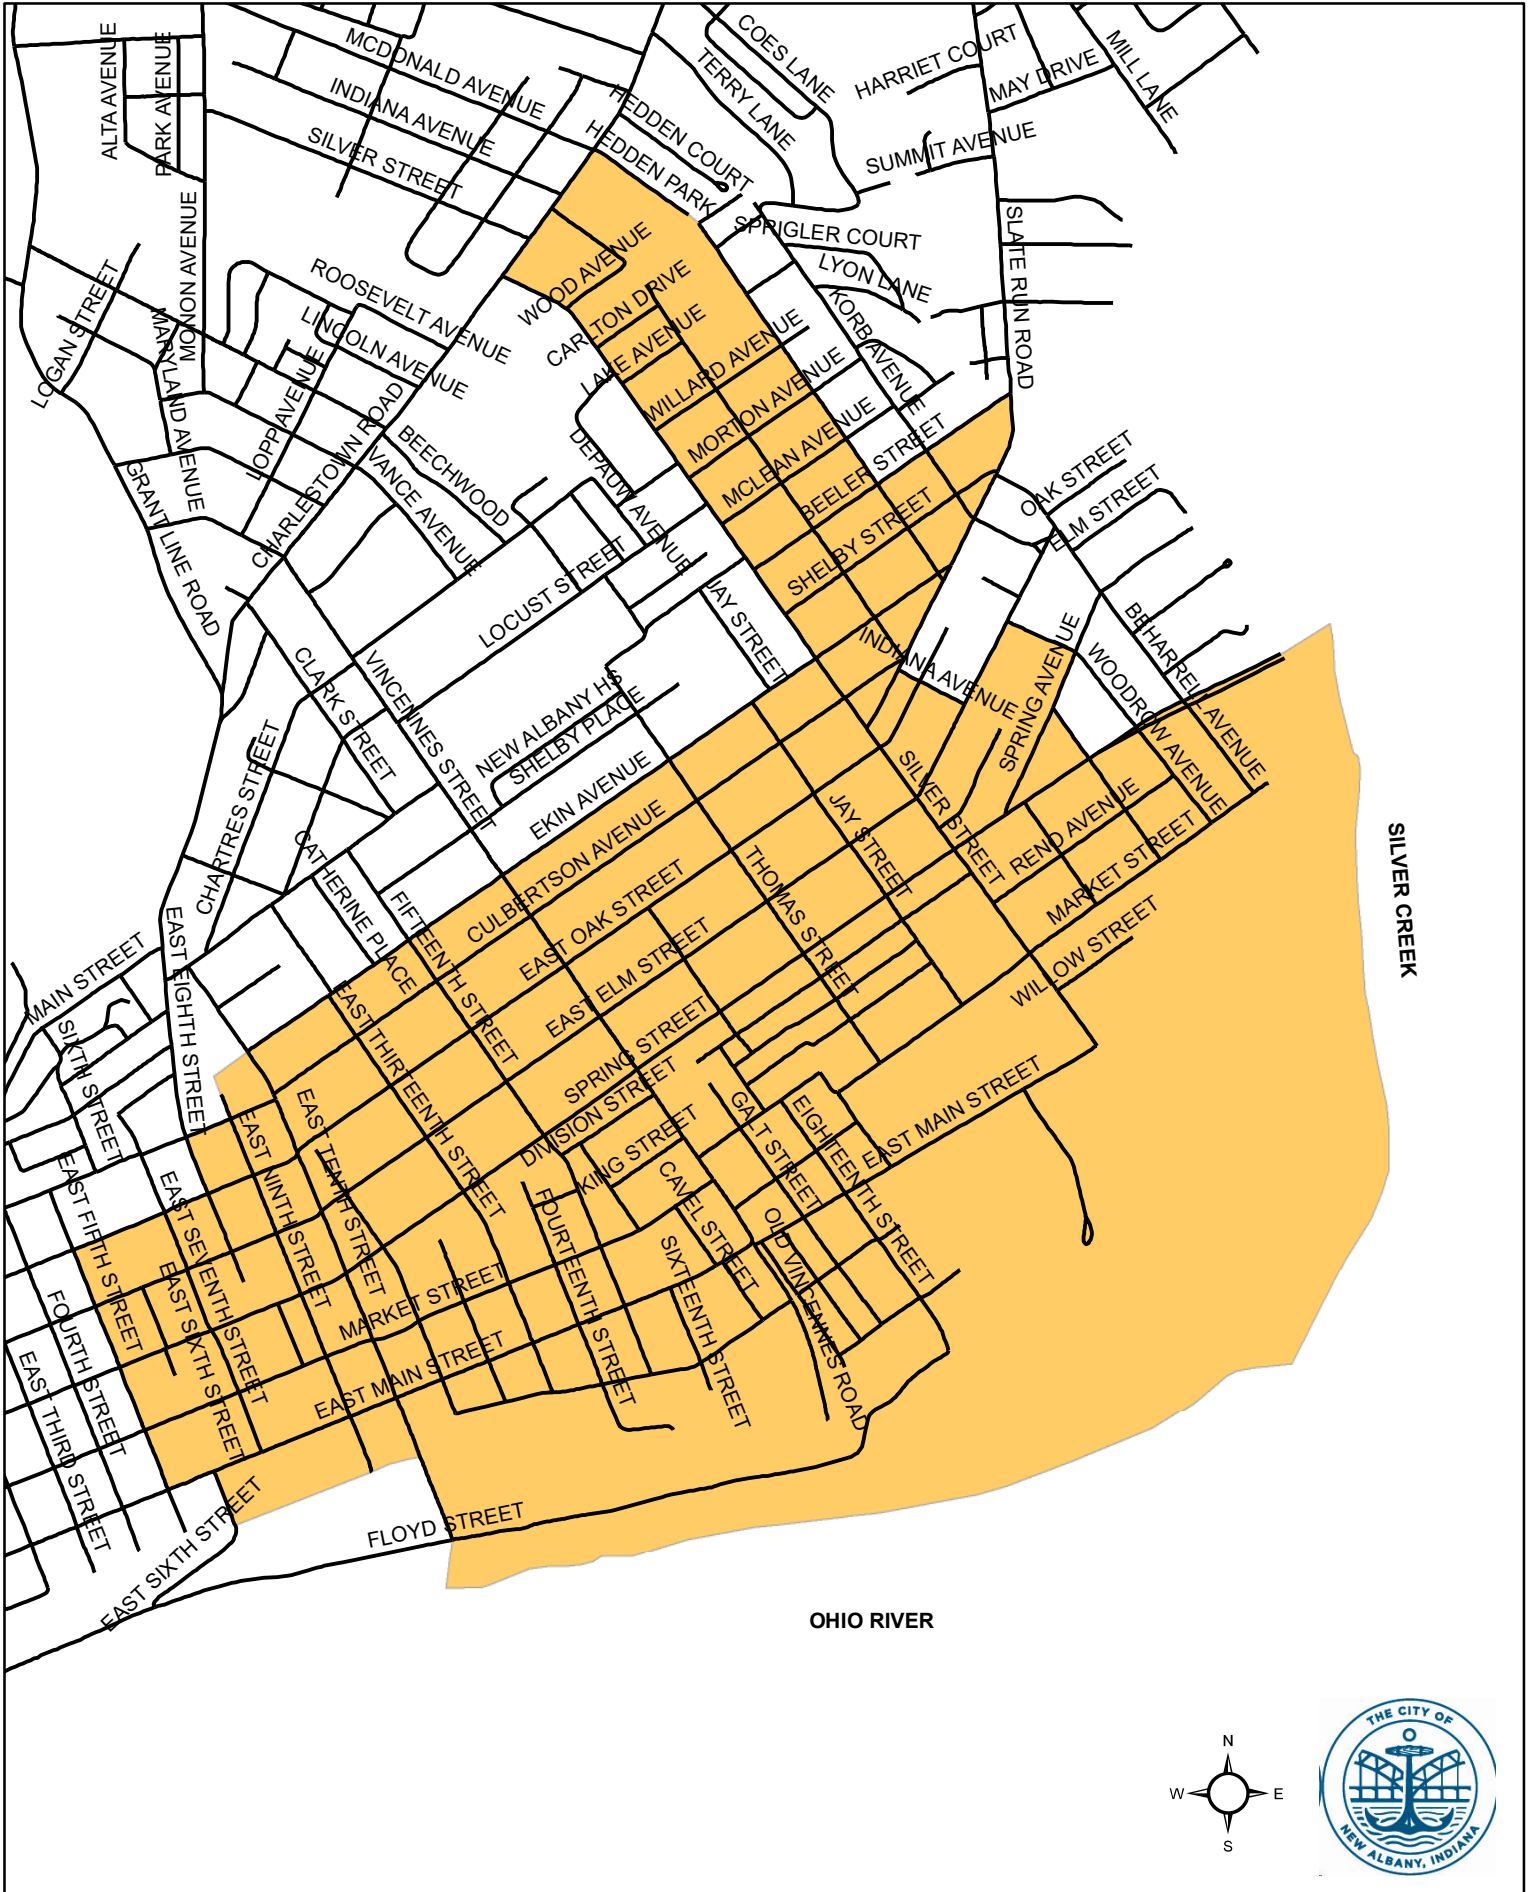

# New Albany Common Council - District 3 "2020 Census Redistrict Map"

SILVER CREEK

OHIO RIVER