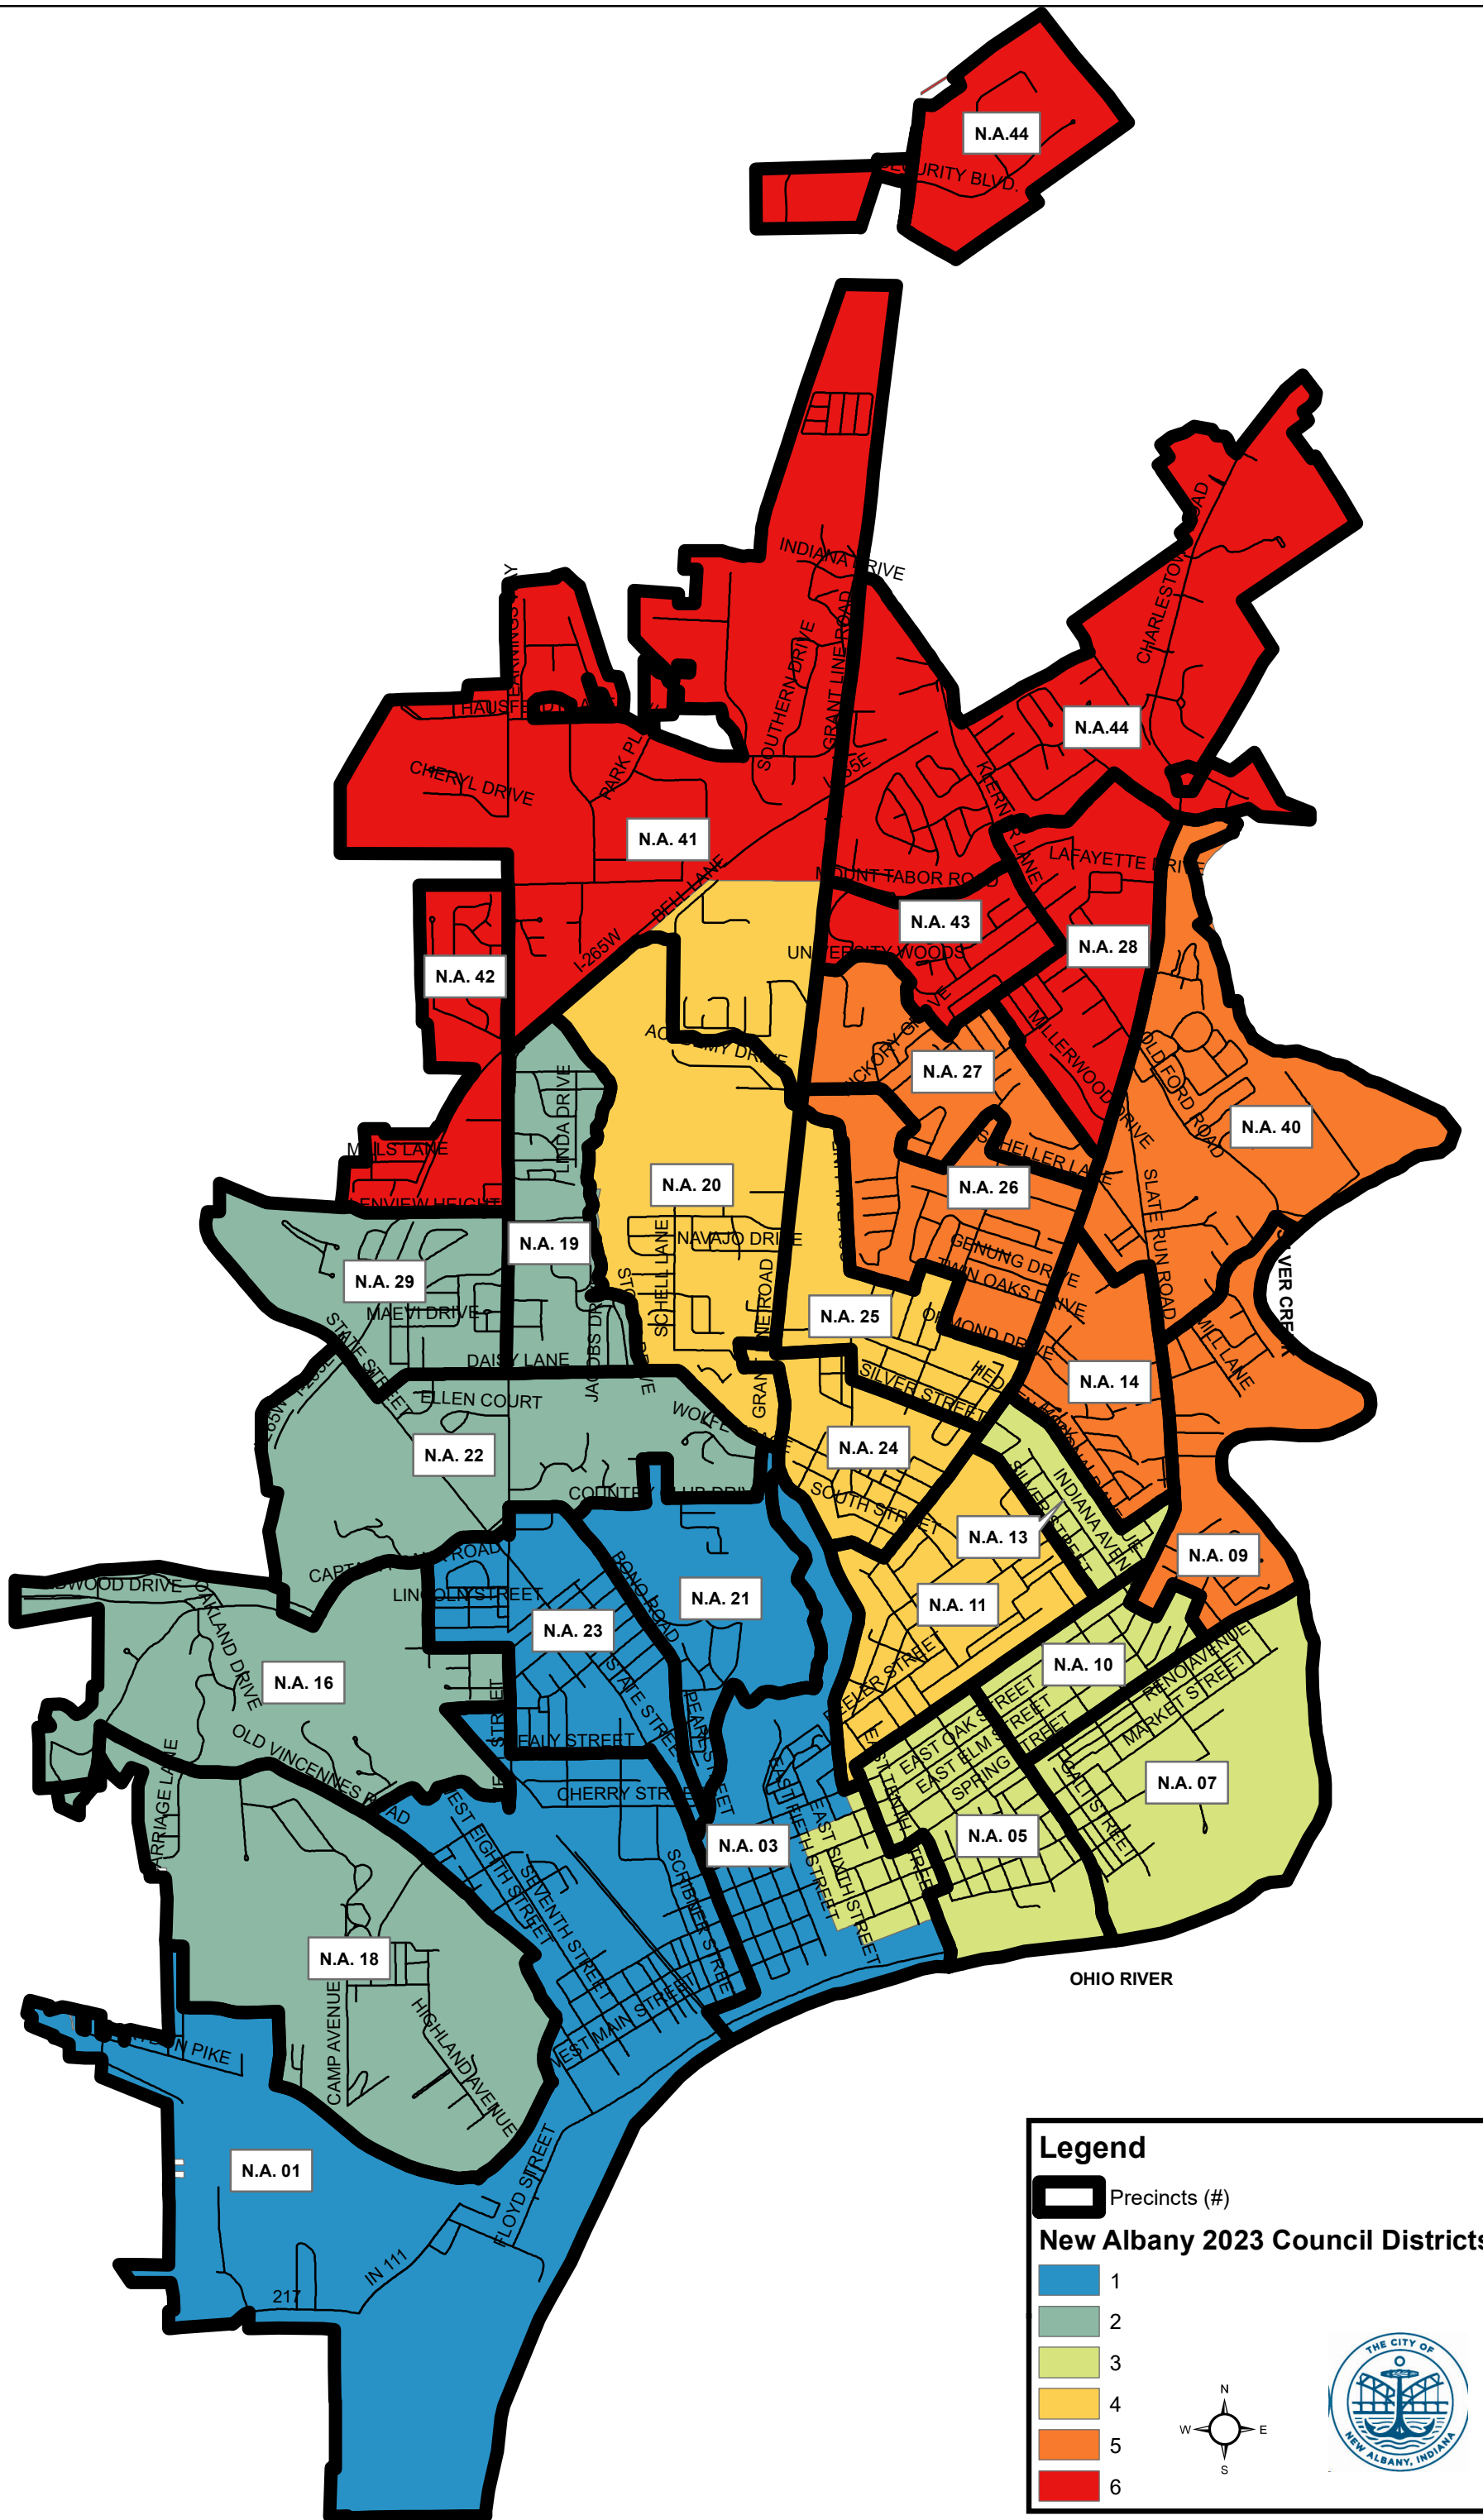

New Albany 2023 Common Council Districts and Precincts

Legend

- Precincts (#)

New Albany 2023 Council Districts

- 1
- 2
- 3
- 4
- 5
- 6