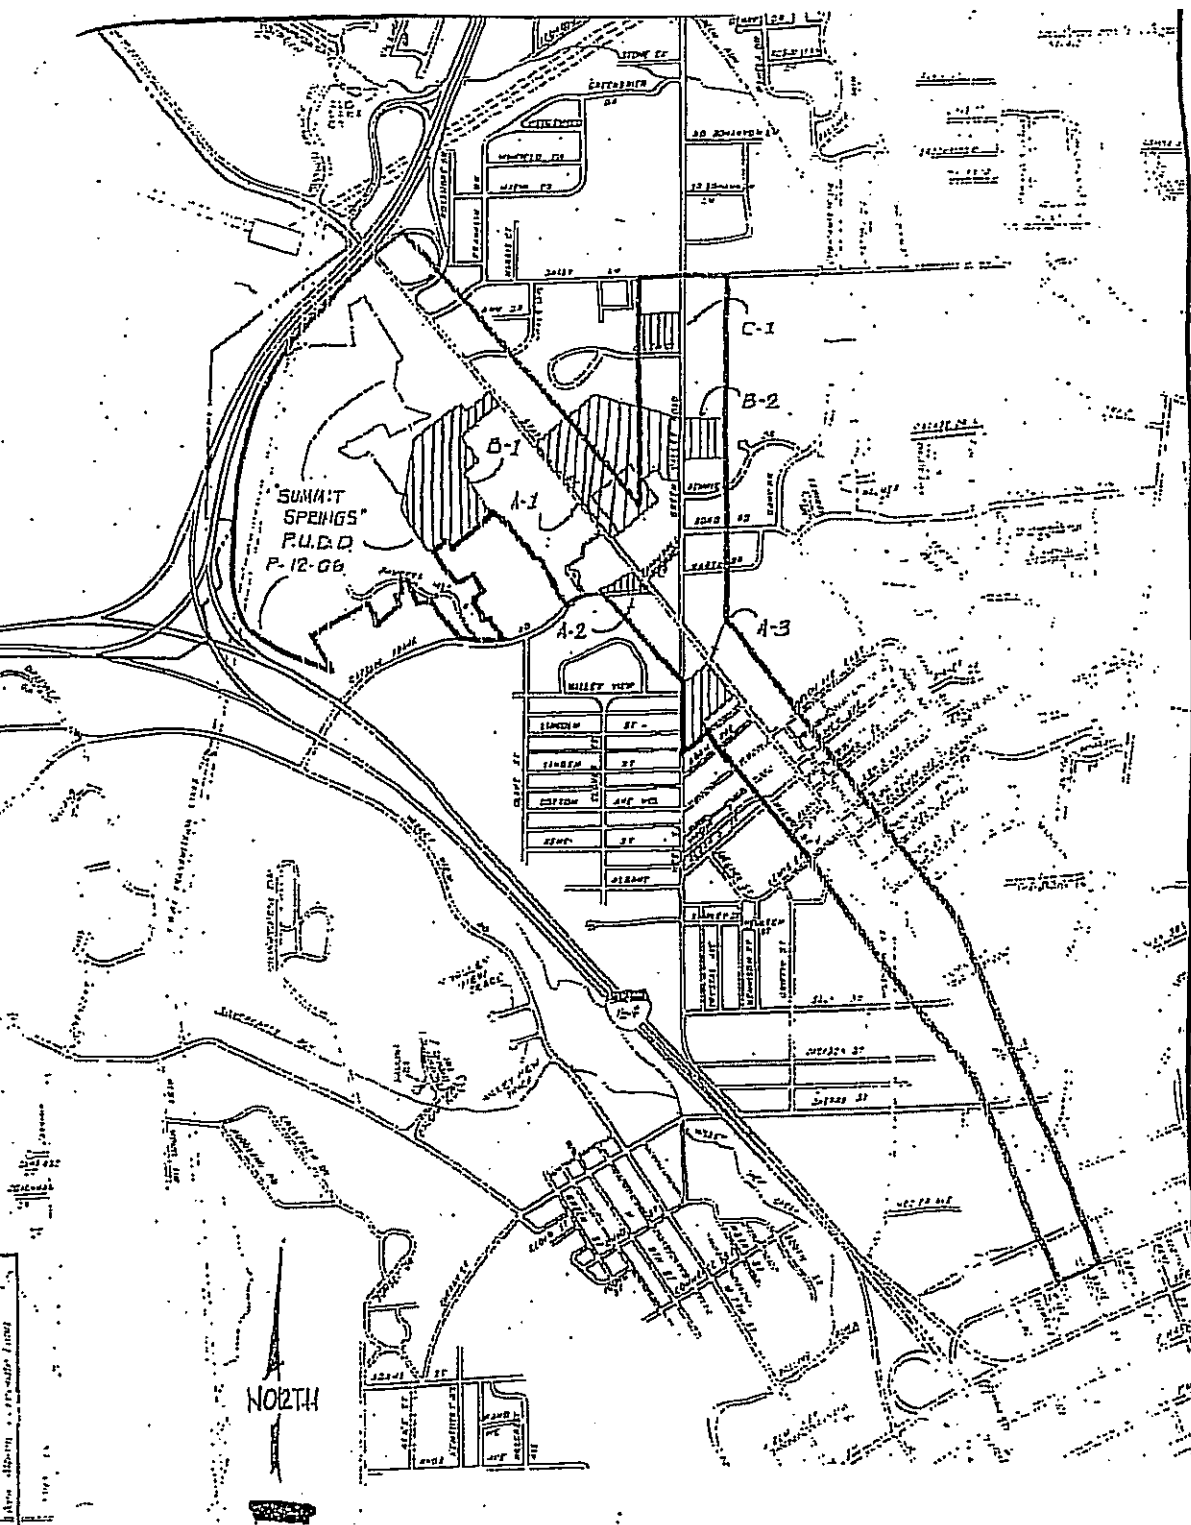

State St./Green Valley Rd./West St. Vicinity TIF

MAP LEGEND

- A-1 STATE STREET PLAZA
- A-2 MCDONALD'S RESTAURANT
- A-3 PROFESSIONAL ARTS BUILDING
- B-1 HOME DEPOT
- B-2 CANCER CENTER
- C-1 DR. NASSIM PROPERTY
- PUDD PLANNED UNIT DEVELOPMENT DISTRICT, DOCKET P-12-06  
"SUMMIT SPRINGS" BY PAT AND PAM KELLEY